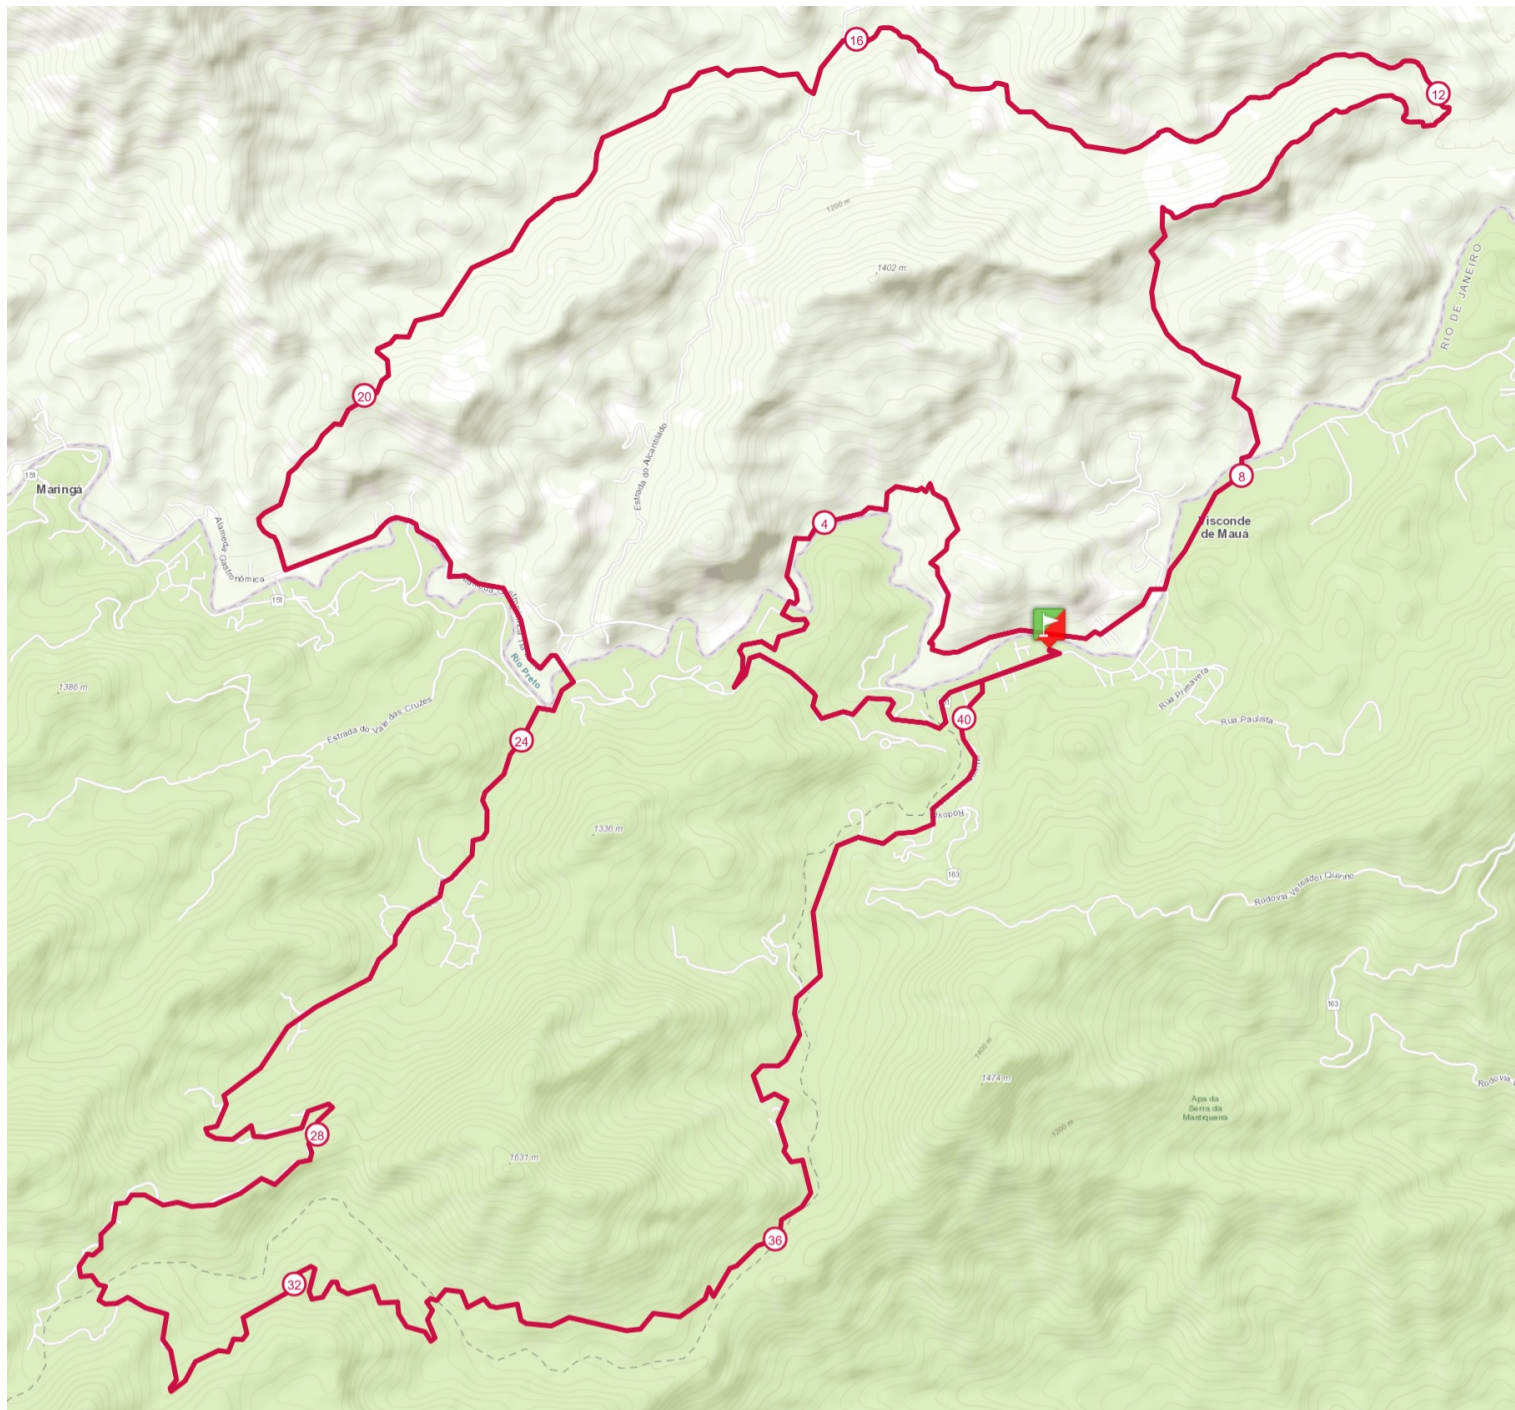

Get this track on your mobile with the app TrailConnect. To read more : <http://trailconnect.run>

<https://tracedetail.com>

 > 10%  > 20%  > 30%